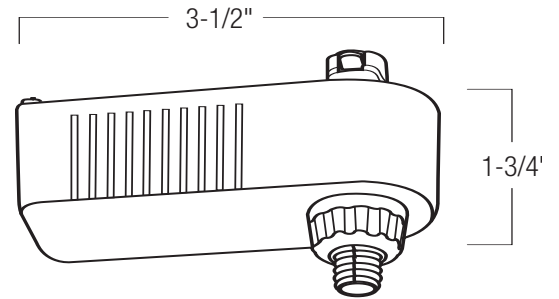

Type _____
 Project _____
 Catalog No. _____
 Lamp/Wattage _____

NT-370

Standard Track Adapter w/ QuickJack Adapter & 12V 50W Electronic Transformer

PRODUCT DESCRIPTION

Standard Track adapter with female QuickJack connector to accept the NRS66 Series of Nora Rail fixtures with a quick threaded screw tightening of the fixture to the adapter. Allows the use of Nora Rail fixtures on Nora's NT track line. Track Adapter includes 12V 50W Electronic Transformer.

Finishes

B =Black, S = Silver, W =White

OPTIONAL ACCESSORIES

- NRS90-P33** - 6" Extension Rod for QuickJack (can also be attached to each other).
- NRS90-P34** - 12" Extension Rod for QuickJack (can also be attached to each other).
- NRS90-P35** - 24" Extension Rod for QuickJack (can also be attached to each other).

Labels and Listings

UL and cUL Listed for dry locations.

DIMENSIONS

OPTIONAL ACCESSORIES

Create a complete fixture catalog number: Example: NT-370S

Housing - select one box from each column

Catalog No.	Finish				
NT-370	B				
	S				
	W				