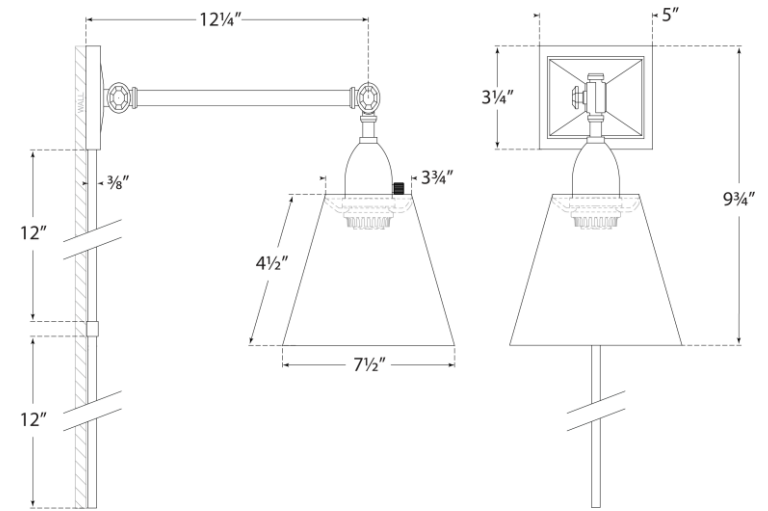

## Jane Single Library Wall Light

Item # AH 2325AN-L

Designer: Alexa Hampton

Height: 8.75" - 9.75"

Width: 7.5"

Extension: 14.75" - 17.75"

Backplate: 3.25" x 4.75" Rectangle

Finishes: AN, GM, HAB, PN

Shade Treatments: L

Shade Details: 3.75" x 7.5" x 5"

Socket: E26 On-Off

Wattage: 40 A19

Weight: 4 Pounds

Note: Cord Cover Included

Side View

Front View