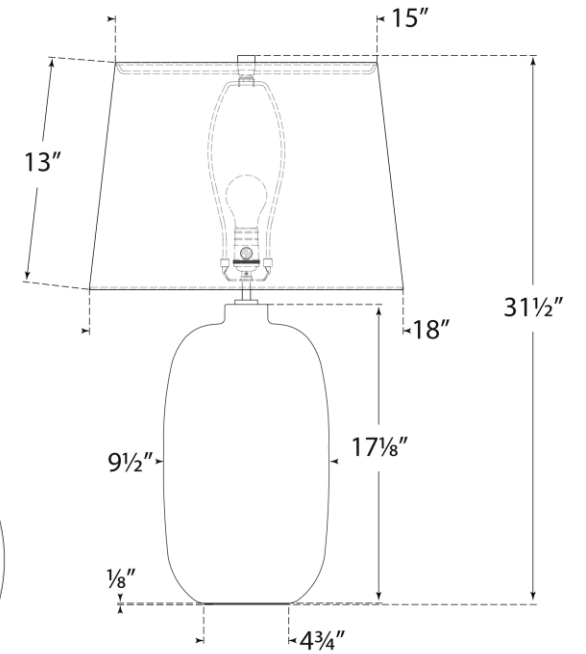

TEAR SHEET

Pemba Large Combed Table Lamp

Item # CHA 8660GWC-L

Designer: Chapman & Myers

Height: 31.5"

Width: 18"

Base: 4.75" Square

Finishes: CMB, GWC

Shade Treatments: L

Shade Details: 15" x 18" x 13" Square

Socket: E26 Dimmer

Wattage: 15 LED A19

Weight: 31 Pounds

Top View

Front View