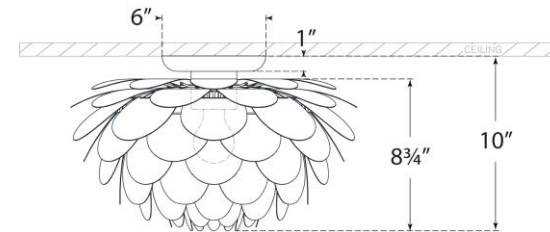

TEAR SHEET

Cynara Large Flush Mount

Item # CHC 4163WHT/G

Designer: Chapman & Myers

Height: 10"

Width: 17"

Canopy: 6" Round

Finishes: G, MBK/G, WHT/G

Socket: E26 Keyless

Wattage: 15 LED A19

Weight: 7 Pounds

Front View

Top View