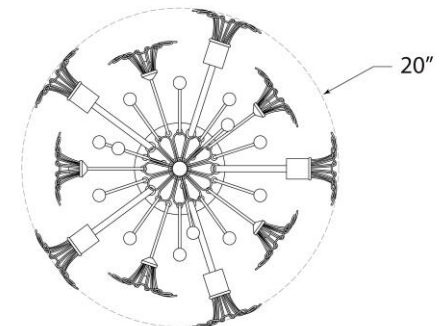

TEAR SHEET

Keaton Bouquet Flush Mount

Item # KS 4311BSL

Designer: kate spade new york

Height: 11.25"

Width: 22.75"

Canopy: 5.5" Round

Finishes: BSL, G, LC

Socket: 6 - E12 Candelabra

Wattage: 6 - 40 G16.5

Weight: 9 Pounds

Front View

Bottom View