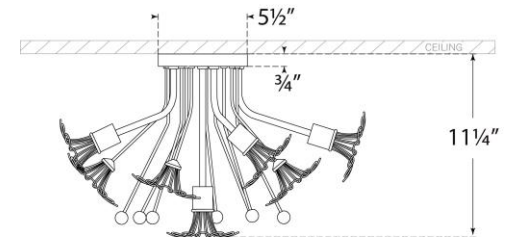

TEAR SHEET

Keaton Bouquet Flush Mount

Item # KS 4311BSL

Designer: kate spade new york

Height: 11.25"

Width: 22.75"

Canopy: 5.5" Round

Finishes: BSL, G, LC

Socket: 6 - E12 Candelabra

Wattage: 6 - 40 G16.5

Weight: 9 Pounds

Front View

Bottom View