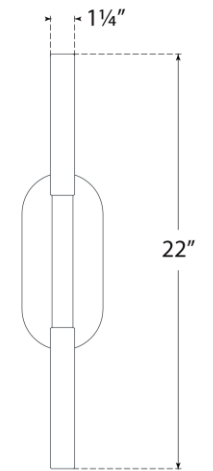

## Rousseau Medium Vanity Sconce

Item # KW 2282BZ-SG

Designer: Kelly Wearstler

Height: 22"

Width: 4.25"

Extension: 3"

Backplate: 4.25" x 9.5" Oval

Finishes: AB, BZ, PN

Glass Options: CG, EC, ECG, SG

Lightsource: Dedicated LED

Wattage: 9w (1000lm)

Weight: 6 Pounds

Top View

Side View

Front View