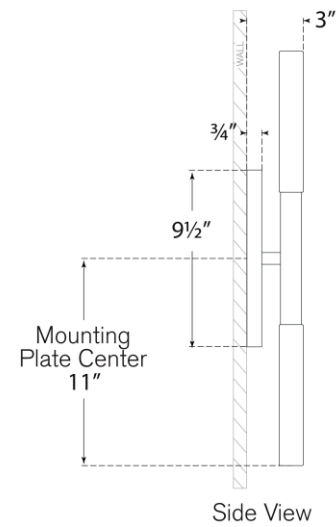

## Rousseau Medium Vanity Sconce

Item # KW 2282BZ-SG

Designer: Kelly Wearstler

Height: 22"

Width: 4.25"

Extension: 3"

Backplate: 4.25" x 9.5" Oval

Finishes: AB, BZ, PN

Glass Options: CG, EC, ECG, SG

Lightsource: Dedicated LED

Wattage: 9w (1000lm)

Weight: 6 Pounds

Top View

Side View

Front View