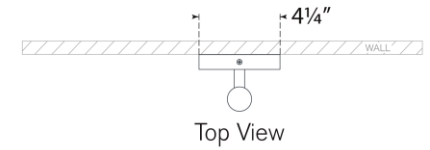

## Rousseau Medium Vanity Sconce

Item # KW 2282BZ-SG

Designer: Kelly Wearstler

Height: 22"

Width: 4.25"

Extension: 3"

Backplate: 4.25" x 9.5" Oval

Finishes: AB, BZ, PN

Glass Options: CG, EC, ECG, SG

Lightsource: Dedicated LED

Wattage: 9w (1000lm)

Weight: 6 Pounds

Top View

Side View

Front View