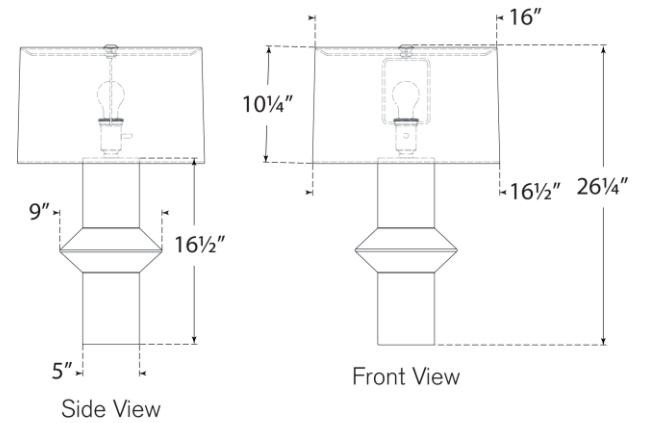

## Maxime Medium Table Lamp

Item # PCD 3602EGC-L

Designer: Paloma Contreras

Height: 26.25"

Width: 16.5"

Base: 5" Round

Finishes: AQC, EGC, NWT

Shade Treatments: L

Shade Details: 16" x 16.5" x 10.25"

Socket: E26 Dimmer

Wattage: 15 LED A

Weight: 12 Pounds

Note: Reactive Ceramic Glazes Will Vary in Color and Texture

Top View