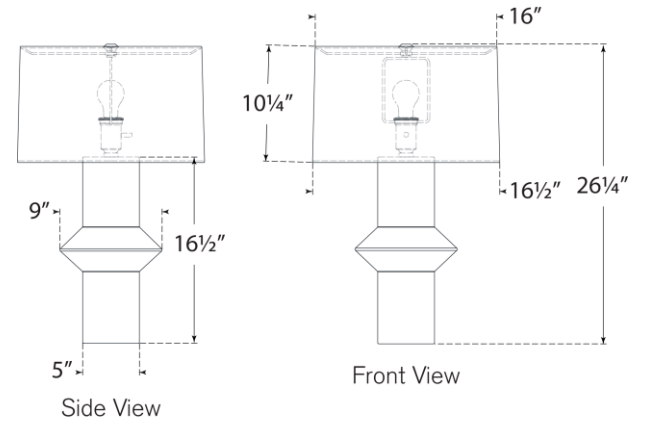

TEAR SHEET

Maxime Medium Table Lamp

Item # PCD 3602NWT-L

Designer: Paloma Contreras

Height: 26.25"

Width: 16.5"

Base: 5" Round

Finishes: AQC, EGC, NWT

Shade Treatments: L

Shade Details: 16" x 16.5" x 10.25"

Socket: E26 Dimmer

Wattage: 15 LED A

Weight: 12 Pounds

Note: Reactive Ceramic Glazes Will Vary in Color and Texture

Top View