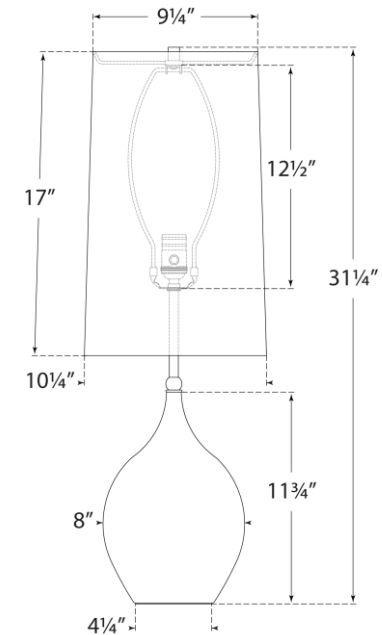

TEAR SHEET

Loren Large Table Lamp

Item # TOB 3684PBC-L

Designer: Thomas O'Brien

Height: 31.25"

Width: 10.25"

Base: 4.25" Round

Finishes: MBB, NTS, PBC

Shade Treatments: L

Shade Details: 9.25" x 10.25" x 17"

Socket: E26 Dimmer

Wattage: 60 A19

Weight: 8 Pounds

Note: Reactive Ceramic Glazes Will Vary in Color and Texture

Front View