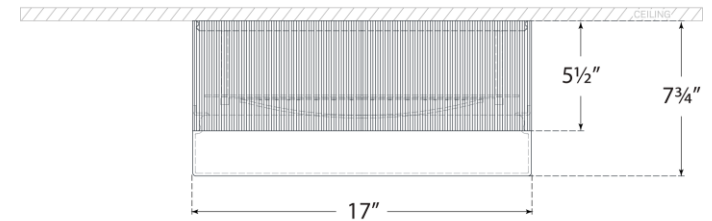

## Ace 17" Flush Mount

Item # TOB 4357BZ-WG

Designer: Thomas O'Brien

Height: 7.75"

Width: 17"

Finishes: BZ, HAB, PN

Glass Options: WG

Lightsource: Dedicated LED

Wattage: 60w (7000lm)

Weight: 20 Pounds

Front View

Bottom View