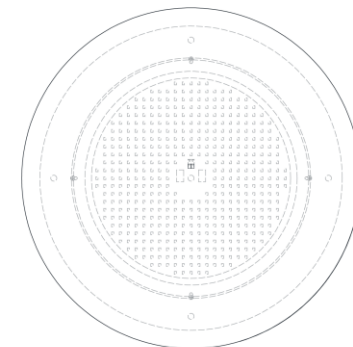

## Ace 17" Flush Mount

Item # TOB 4357BZ-WG

Designer: Thomas O'Brien

Height: 7.75"

Width: 17"

Finishes: BZ, HAB, PN

Glass Options: WG

Lightsource: Dedicated LED

Wattage: 60w (7000lm)

Weight: 20 Pounds

Front View

Bottom View