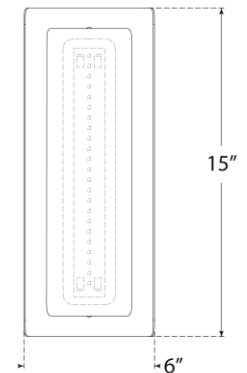

## Penumbra 15" Sconce

Item # WS 2074HAB/L

Designer: Windsor Smith

Height: 15"

Width: 6"

Extension: 4.5"

Backplate: 3.25" x 13.25" Rectangle

Finishes: BZ/L, BZ/WHT, HAB/L, HAB/WHT, PN/L, PN/WHT

Lightsource: Dedicated LED

Wattage: 9w (1000lm)

Weight: 6 Pounds

Note: UL Only | Requires Smaller Outlet Box

Top View

Side View

Front View