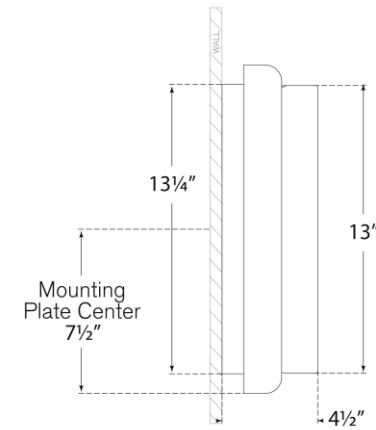

## Penumbra 15" Sconce

Item # WS 2074HAB/L

Designer: Windsor Smith

Height: 15"

Width: 6"

Extension: 4.5"

Backplate: 3.25" x 13.25" Rectangle

Finishes: BZ/L, BZ/WHT, HAB/L, HAB/WHT, PN/L, PN/WHT

Lightsource: Dedicated LED

Wattage: 9w (1000lm)

Weight: 6 Pounds

Note: UL Only | Requires Smaller Outlet Box

Top View

Side View

Front View