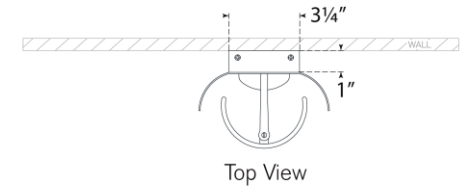

## Penumbra 15" Sconce

Item # WS 2074HAB/L

Designer: Windsor Smith

Height: 15"

Width: 6"

Extension: 4.5"

Backplate: 3.25" x 13.25" Rectangle

Finishes: BZ/L, BZ/WHT, HAB/L, HAB/WHT, PN/L, PN/WHT

Lightsource: Dedicated LED

Wattage: 9w (1000lm)

Weight: 6 Pounds

Note: UL Only | Requires Smaller Outlet Box

Top View

Side View

Front View