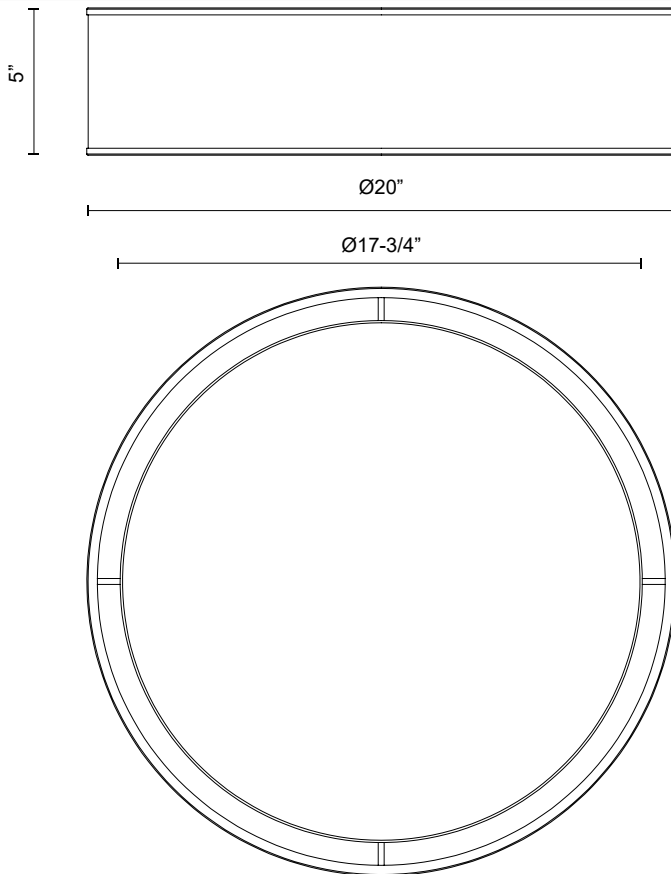

alora mood

P. 1.855.855.8926

CANADA: 19054 28TH Avenue Surrey - BC V3Z 6M3

USA: 3035 E. Lone Mountain Rd - Las Vegas, NV, 89081

LYLA FM479020-5CCT

FIXTURE DIMENSIONS	D20" x H5"
LIGHT SOURCE	AC LED Module
WATTAGE	32W
TOTAL LUMENS	2550lm
DELIVERED LUMENS	1208lm
VOLTAGE	120V
COLOR TEMPERATURE	Selectable CCT 2700K/3000K/3500K/ 4000K/5000K
CRI (RA)	90CRI
DIMMABLE	Yes, ELV Dimmer (Not Included)
DIFFUSER DETAILS	White Acrylic
MATERIAL	Steel
LOCATION	Dry
CEC TITLE 24 JA8	Yes, JA8-2022
PAINT FINISH	MB01
SHADE DETAILS	Rattan Shade
MATERIAL	Steel + Rattan
ILLUMINATION DIRECTION	Down

[D - Diameter, L - Length, W - Width, H - Height, E - Extension]

AVAILABLE FINISHES:

FM479020RB-5CCT
Rattan

*For complete warranty terms, please visit: www.aloralighting.com/warranty

WWW.ALORAMOOD.COM

© 2024 KUZCO LIGHTING. ALL RIGHTS RESERVED.